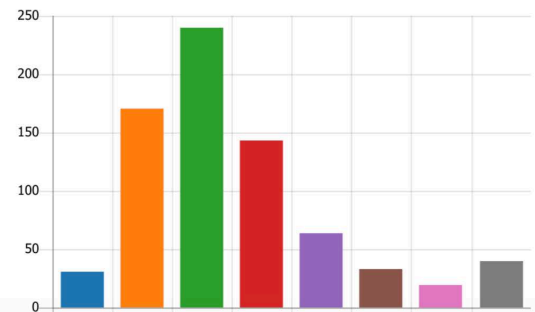

Source: GOLFNOW Covid-19 2020 Survey

No impact	86
Rounds played are up	114
Rounds played are down	288
We are closed for golf	324

COVID-19 Course Survey Results

7. Are you offering any type of food and beverage service?

● No	392
● Yes, unchanged	11
● Yes, pick-up food at the turn o...	145
● Yes, we've made coronavirus i...	243
● Yes, but we have ended dine-i...	165

Source: ~ ž Ł. Ž ž (Covid-19 2020 Survey

8. Thinking about lost group business, how many rounds of golf have been canceled?

● None	121
● Less than 500 rounds	249
● 501-1,000 rounds	158
● 1,001-2,000 rounds	117
● 2,000-3,000 rounds	48
● More than 3,000 rounds	58

Source: GolfNow Covid-19 2020 Survey

9. What's your average value of 1 round of group business golf?

● \$0-\$20	31
● \$21-\$35	171
● \$36-\$50	240
● \$51-\$75	143
● \$76-\$100	64
● \$101-\$125	33
● \$126-\$150	19
● +\$150	40

Source: GolfNow Covid-19 2020 Survey