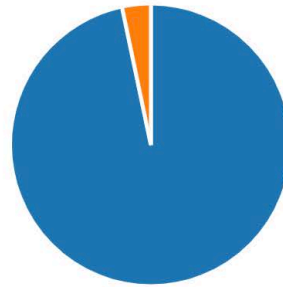

COVID-19 Course Survey Results

TOTAL COURSE PARTICIPANTS | 819

1. Have you made any operational changes related to the virus outbreak?

Source: GOLFNOW Covid-19 2020 Survey

● Yes	791
● No	27

2. What is the open/closed status of your facility?