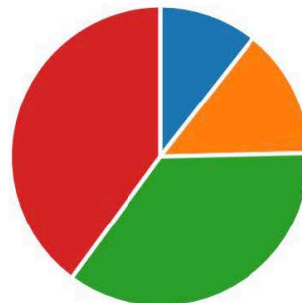

5. Have you formally laid-off any of your staff?

Source: GOLFNOW Covid-19 2020 Survey

No	453
Yes - less than 25%	78
Yes - between 25% and 50%	77
Yes - more than 50%	207

6. Generally, how has the virus outbreak impacted rounds played

Source: GOLFNOW Covid-19 2020 Survey

No impact	86
Rounds played are up	114
Rounds played are down	288
We are closed for golf	324

COVID-19 Course Survey Results

7. Are you offering any type of food and beverage service?