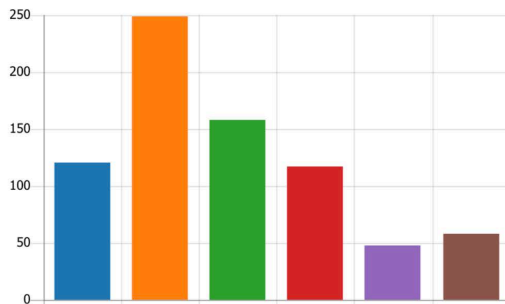

Source: GolfNow Covid-19 2020 Survey

9. What's your average value of 1 round of group business golf?

● $0-$20	31
● $21-$35	171
● $36-$50	240
● $51-$75	143
● $76-$100	64
● $101-$125	33
● $126-$150	19
● +$150	40