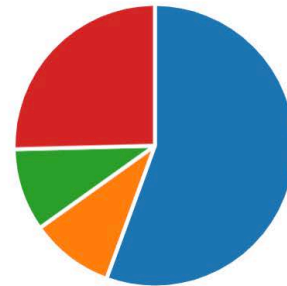

5. Have you formally laid-off any of your staff?

Source: GOLFNOW Covid-19 2020 Survey

No	453
Yes - less than 25%	78
Yes - between 25% and 50%	77
Yes - more than 50%	207

6. Generally, how has the virus outbreak impacted rounds played

Source: GOLFNOW Covid-19 2020 Survey

No impact	86
Rounds played are up	114
Rounds played are down	288
We are closed for golf	324