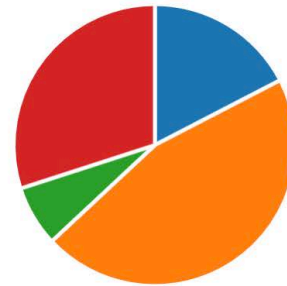

COVID-19 Course Survey Results

4. Which best describes your facility?

Source: GOLFNOW Covid-19 2020 Survey

Sample Size: 547

Municipal golf course	142
Public golf course	373
Private club	57
Semi-private golf facility	245