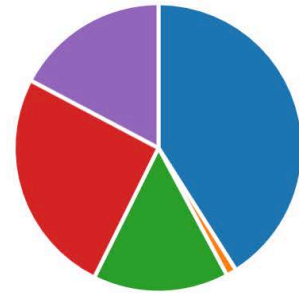

COVID-19 Course Survey Results

7. Are you offering any type of food and beverage service?

● No	392
● Yes, unchanged	11
● Yes, pick-up food at the turn o...	145
● Yes, we've made coronavirus i...	243
● Yes, but we have ended dine-i...	165

Source: ~ ž Ł. Ž ž (Covid-19 2020 Survey

8. Thinking about lost group business, how many rounds of golf have been canceled?

● None	121
● Less than 500 rounds	249
● 501-1,000 rounds	158
● 1,001-2,000 rounds	117
● 2,000-3,000 rounds	48
● More than 3,000 rounds	58