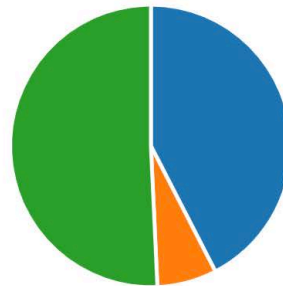

2. What is the open/closed status of your facility?

Source: GOLFNOW Covid-19 2020 Survey

● Completely closed	347
● Unchanged - completely open	56
● Open with changes/limitations	415