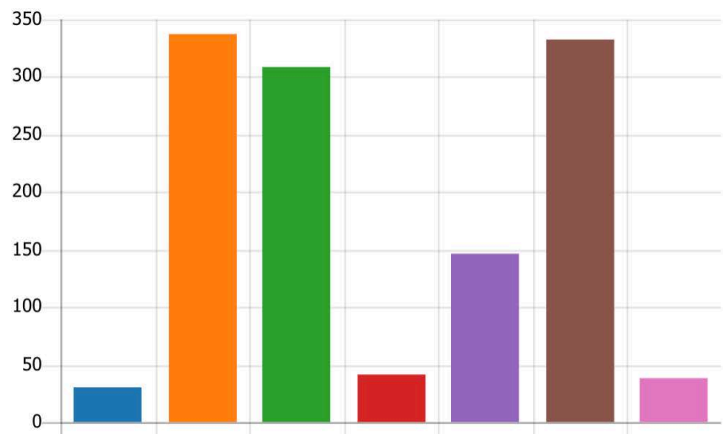

COVID-19 Course Survey Results

4. Which best describes your facility?

Source: GOLFNOW Covid-19 2020 Survey

Sample Size: 547

Municipal golf course	142
Public golf course	373
Private club	57
Semi-private golf facility	245